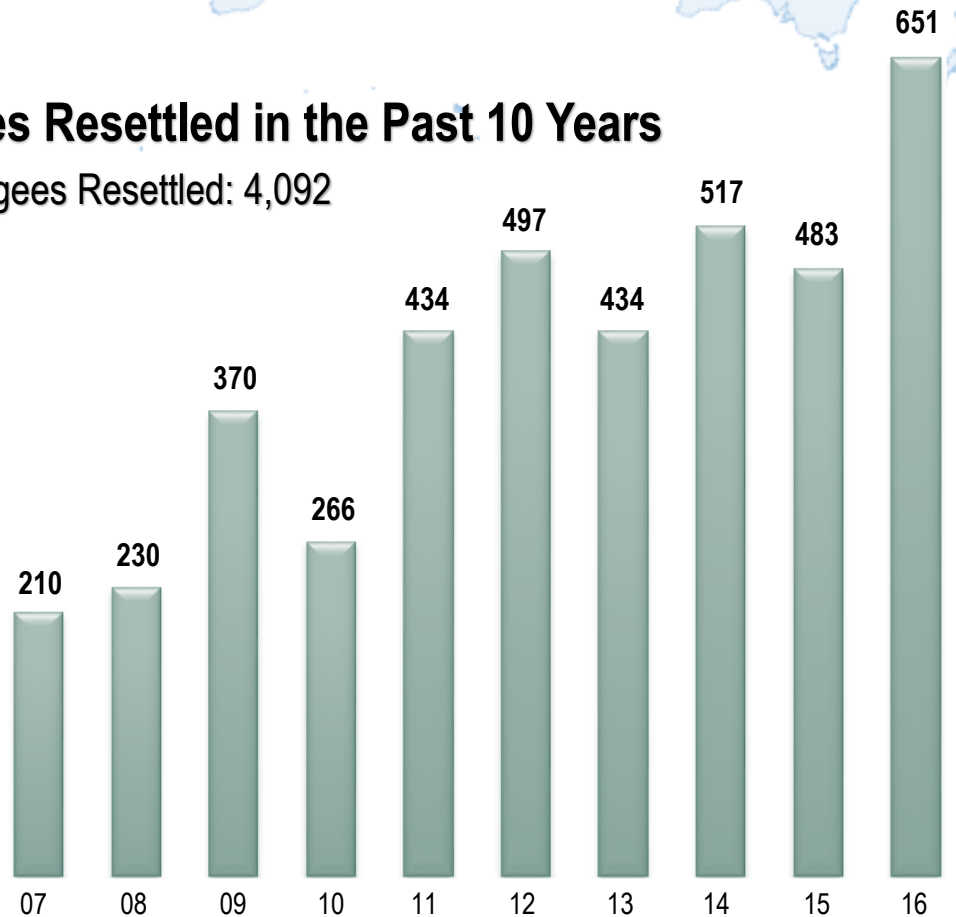

Refugee Arrivals by Country

Total Refugees Resettled (FY2016): 651

10 Largest Refugee Groups

Total Refugees Resettled (since 2001): 5,035

Bhutan	2,045
Burma	699
Iraq	508
Somalia	357
Russia	234
Democratic Republic of the Congo	229
Syria	166
Sudan	133
Bosnia & Herzegovina	86
Liberia	76

Total populations are estimated to be larger due to secondary migration.

Refugees Resettled in the Past 10 Years

Total Refugees Resettled: 4,092

* Data source: www.refugeesinpa.org, Refugee Arrivals 2007-2016