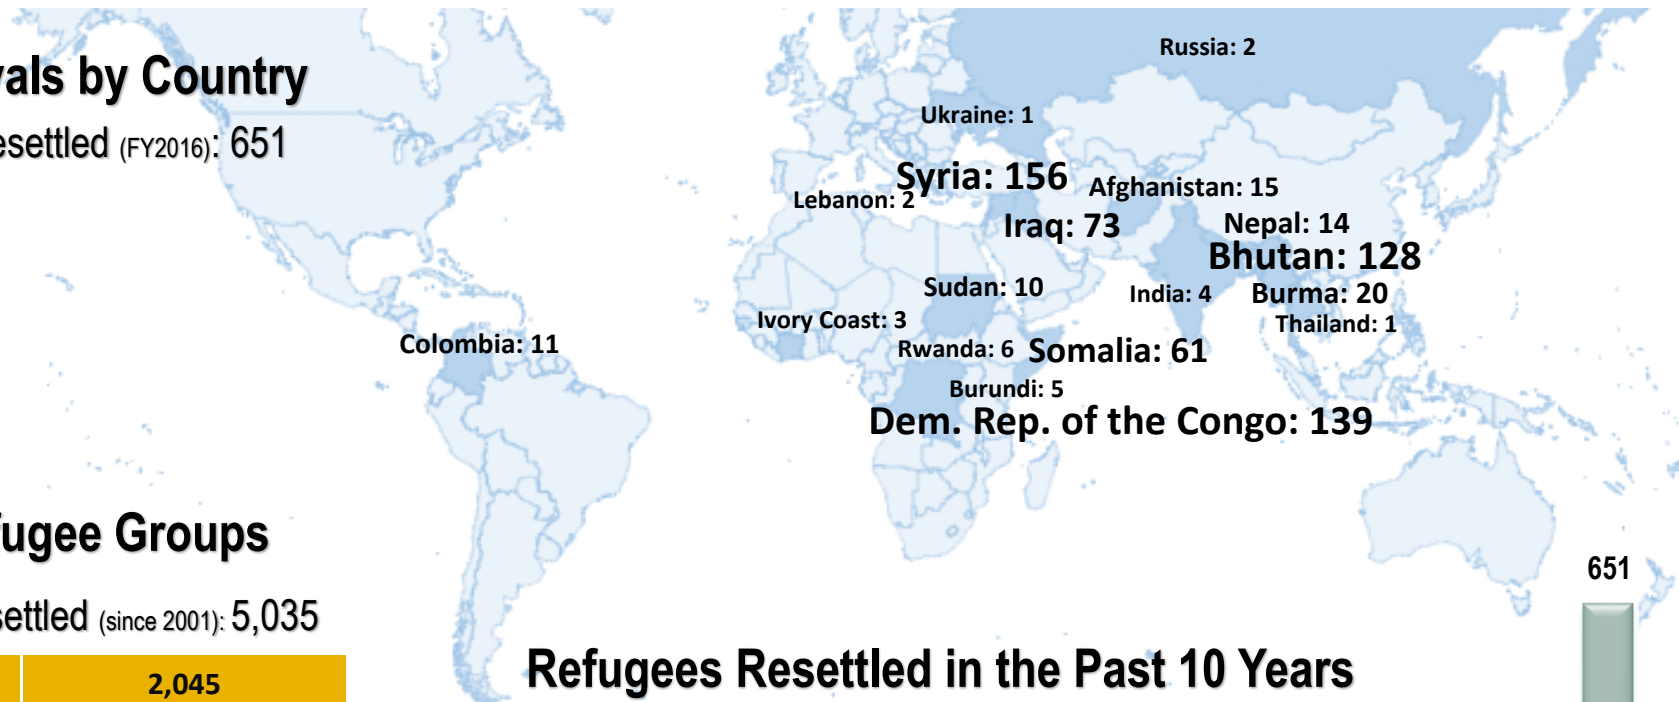

Refugee Arrivals by Country

Total Refugees Resettled (FY2016): 651

10 Largest Refugee Groups

Total Refugees Resettled (since 2001): 5,035

Bhutan	2,045
Burma	699
Iraq	508
Somalia	357
Russia	234
Democratic Republic of the Congo	229
Syria	166
Sudan	133
Bosnia & Herzegovina	86
Liberia	76

Total populations are estimated to be larger due to secondary migration.

Refugees Resettled in the Past 10 Years

Total Refugees Resettled: 4,092

* Data source: www.refugeesinpa.org, Refugee Arrivals 2007-2016